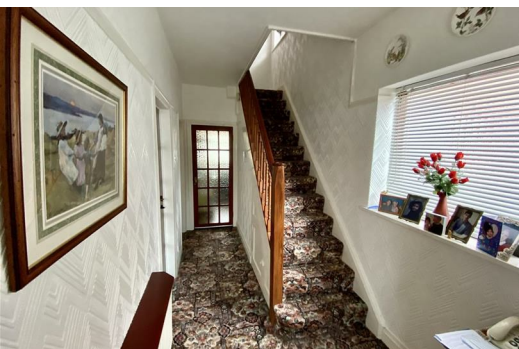

23 Heathfield Road, Liverpool, Merseyside L22 6RE

Offers In Excess Of £235,000

Do you want to live in an area which has Top Ranked Schools and is near to the Seafront, Golf Clubs and within easy commute to Liverpool and the Motorway networks?

Following a scheme of light refurbishment, this 3 BED SEMI is an ideal family home, and given its locality to popular primary and secondary schools, will be an excellent buy.

This well proportioned accommodation, which benefits from central heating and part double glazing, comprises of hallway, 2 reception rooms, and kitchen, to the ground floor. To the first floor there are 3 bedrooms, and a family bathroom. The rear garden is laid to lawn with plants and shrubs.

Please call us now to arrange your early viewing.