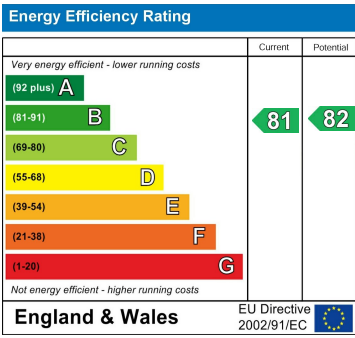

**44 Dowhills Road, Liverpool, Merseyside L23 8SW**

**£1,100 PCM**

Berkeley Shaw Estate Agents Limited.  
Company No. 0784754

Berkeley Shaw Real Estate Limited.  
Company No. 05206927